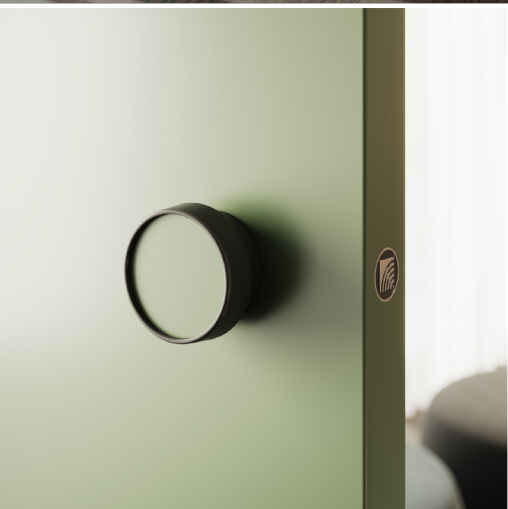

NEW
MAGIC
INNOVATIVE SLIDING SYSTEM

Design by HANÁK

 HANÁK

NEW

MAGIC

INNOVATIVE SLIDING SYSTEM

- INNOVATIVE SYSTEM **WITH AN INTEGRATED RAIL AND SPECIAL HARDWARE**
- **AESTHETIC AND MINIMALIST DESIGN**
- **CLEAN APPEARANCE WITH A CONCEALED GUIDE RAIL**
- SYSTEM FOR MILLENIUM, SPACE MODEL DOORS + INDIVIDUAL SOLUTION

Enter the world of exclusivity with our innovative MAGIC sliding system that brings practicality as well as a maximum aesthetic effect to your home. The sliding system stands out among other systems **with its integrated rail featuring special hardware** placed directly in the door leaf, completely concealing the guide rail **when the door is fully opened.**